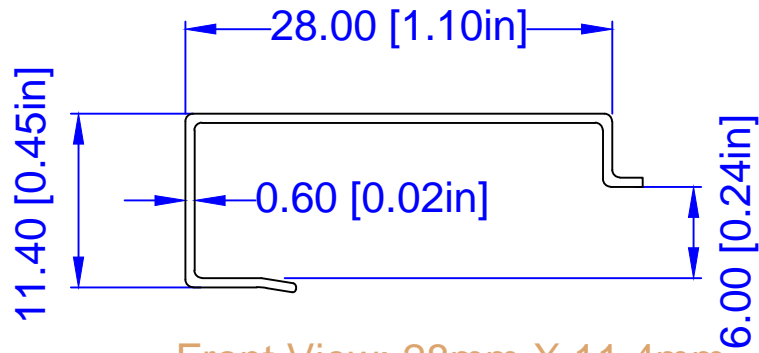

Front View: 28mm X 11.4mm

REVISED BY: Lina.L
REVISED DATE:

REVISE ON:

PAGE NO.:

SAP V.:

dasso XTR

dassoXTR
Fused Bamboo® for Exterior Use

PRODUCT: XTR-SOF12-100TG-PP

TITLE: Overlock Fastener Profile

DRAWN BY: Lina.L DATE: Jan 01, 2018

SCALE: 1:1

CONTACT: 1-404-691-6872

FILE: XTR-SOF12-100TG-PP.dwg

PRINTED:

Thickness tolerance: ±0.2mm

Width tolerance: ±0.2mm

length tolerance: ±1mm